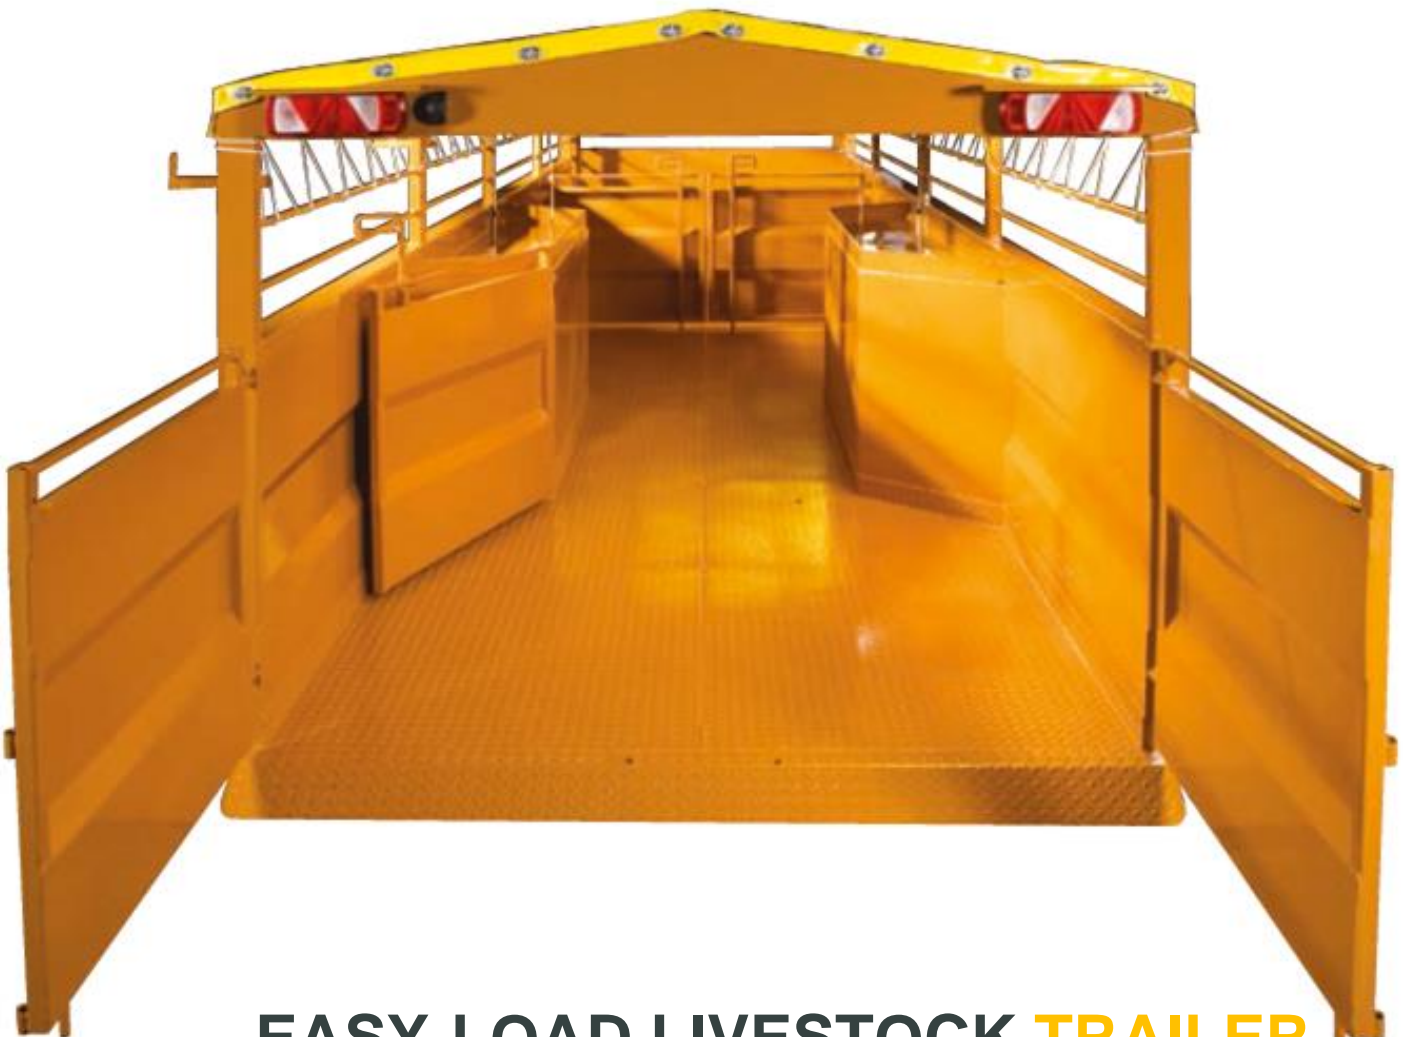

**RICHARD
WESTERN**
PROVEN IN THE FIELD

EASY-LOAD LIVESTOCK TRAILER
DROP BED TRANSPORTERS FOR ALL FARM ANIMALS

Designed for the easy and stress free loading and unloading of livestock, we offer a range of drop bed livestock transporters for all types of farm animals. The Easy-Load Livestock Transporter has a steel construction with chequer plate floor, steel sides with railed upper sections, internal dividers and canvas roof cover. The bed of the trailer lowers to the ground for loading by pivoting the axle. Using the tractor hydraulics, the axle is returned to the transport position and locked in place for transport.

Size options available for cattle and pig transport.

OPTIONAL EQUIPMENT

- Flashing Beacon LED Beacon
- Extra dividing gates
- Herding gate hangers per a side
- Near side loading/personnel door

STANDARD FEATURES

- Hydraulic lifting body
- Hydraulic brakes
- LED lights
- Durbar floor
- Internal divider gates
- Canvas roof cover

SPECIFICATION

	EL8P	EL8C	EL9P	EL9C
Overall Length	9.87m	9.87m	11.01m	10.01m
Internal Width	2.25m	2.25m	2.25m	2.25m
Internal Height	2.15m	2.39m	2.15m	2.39m
Mid Rail Height	1.25m	1.37m	1.25m	1.37m
Transport Height	2.88m	3.12m	2.88m	3.12m
Body Length	8.00m	8.00m	9.14m	9.14m
Number of axles	1	1	1	1
Tyres	560/60R22.5	560/60R22.5	560/60R22.5	560/60R22.5
Tare Weight	5100kg	5250kg	5750kg	5900kg